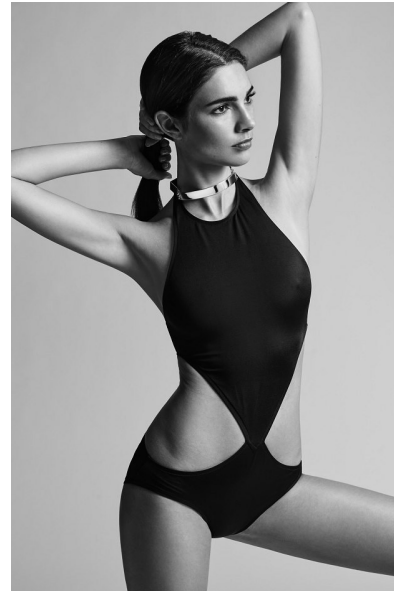

TERESA MOORE

Height 5'9" Bust 32" C Waist 25" Hips 35" Dress 2 US Shoe 8 US  
Hair Brown Eyes Brown