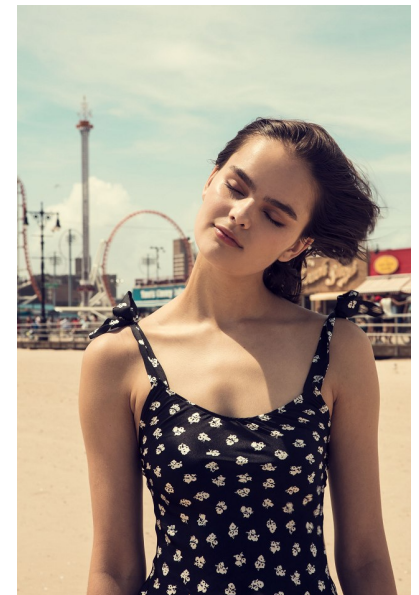

PHOEBE POJO

Height 6'1.5" Bust 32" Waist 25" Hips 35" Dress 2-4 US Shoe 10 US
Hair Brown Eyes Brown

ROLEMODELS MANAGEMENT

Booking Director | Val Emanuel
val@rolemodelsgmt.com