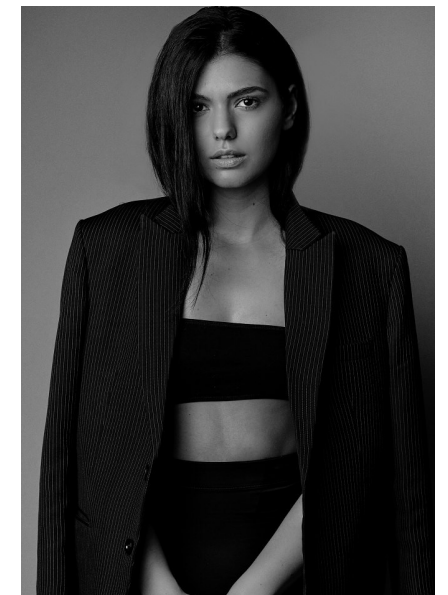

DIANA ALEXANDRU

Height 5'9" Bust 32" B Waist 24" Hips 35.5" Dress 2 US Shoe 8 US
Hair Brown Eyes Brown

ROLEMODELS

MANAGEMENT

Booking Director | Val Emanuel
val@rolemodelsgmt.com