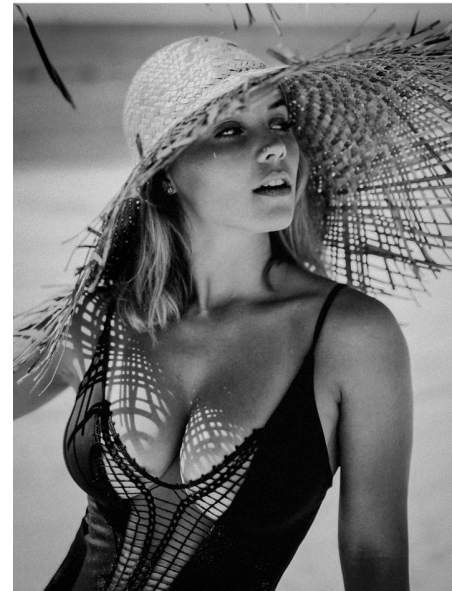

NANETTE NICOLE

Height 5'2" Bust 34" C Waist 26" Hips 36" Dress 2 US Shoe 6.5 US
Hair Blonde Eyes Blue

ROLEMODELS

MANAGEMENT

Booking Director | Val Emanuel
val@rolemodelsgmt.com