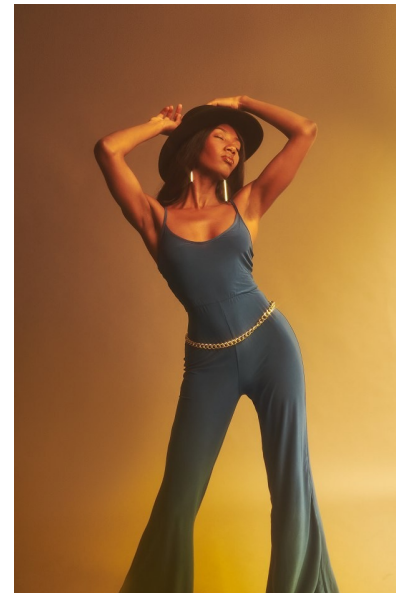

BANKE BALOGUN

Height 5'8" Bust 34" Waist 25" Hips 35" Dress 2-4 US Shoe 11 US
Hair Dark Brown Eyes Brown

ROLEMODELS

MANAGEMENT

Booking Director | Val Emanuel
val@rolemodelsgmt.com