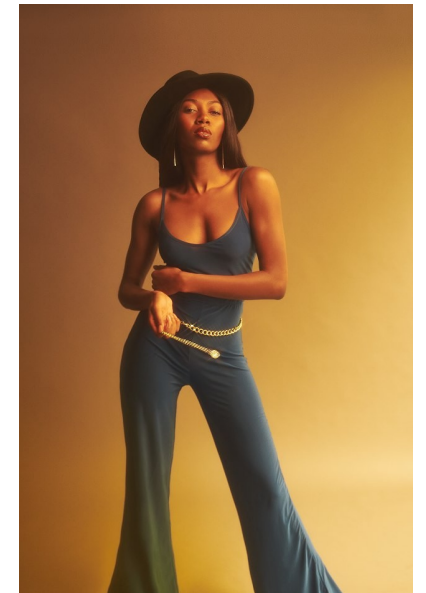

BANKE BALOGUN

Height 5'8" Bust 34" Waist 25" Hips 35" Dress 2-4 US Shoe 11 US
Hair Dark Brown Eyes Brown

ROLEMODELS

MANAGEMENT

Booking Director | Val Emanuel
val@rolemodelsgmt.com