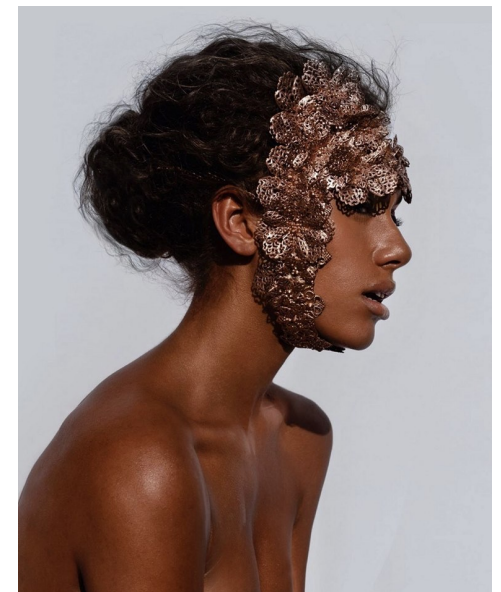

TEAL JACKSON

Height 5'5" Bust 34" B/C Waist 25" Hips 35" Dress 2-4 US Shoe 8 US  
Hair Brown Eyes Brown