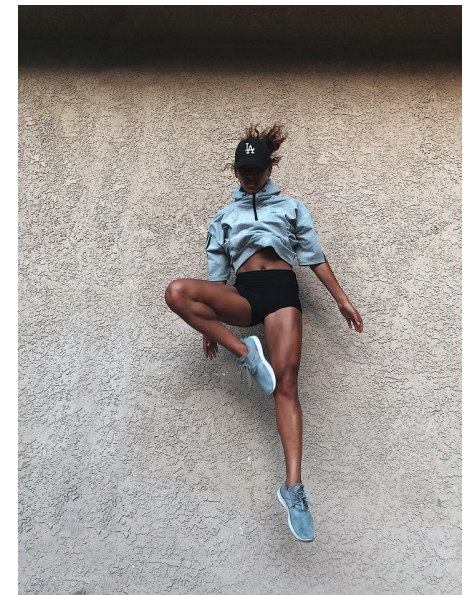

TEAL JACKSON

Height 5'5" Bust 34" B/C Waist 25" Hips 35" Dress 2-4 US Shoe 8 US  
Hair Brown Eyes Brown