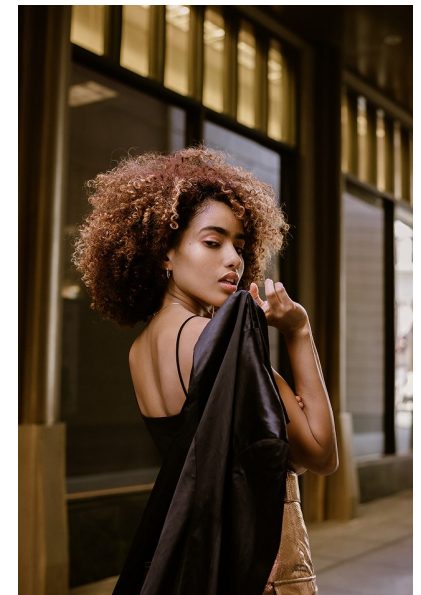

MELISSA BRAZILIA

Height 5'5" Bust 34" C Waist 25.5" Hips 34.5" Dress 4 US Shoe 7 US
Hair Brown Eyes Brown

ROLEMODELS

MANAGEMENT

Booking Director | Val Emanuel
val@rolemodelsmgmt.com