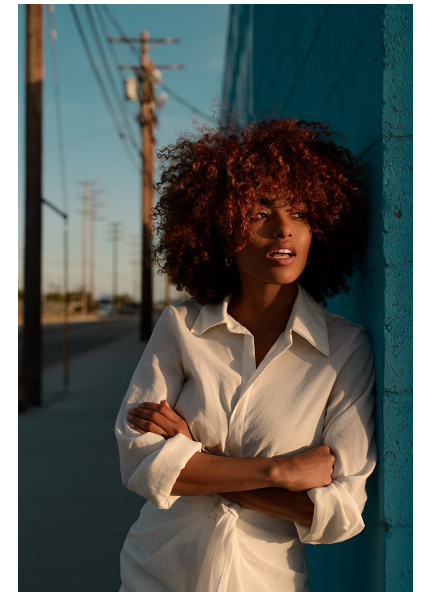

MELISSA BRAZILIA

Height 5'5" Bust 34" C Waist 25.5" Hips 34.5" Dress 4 US Shoe 7 US
Hair Brown Eyes Brown

ROLEMODELS

MANAGEMENT

Booking Director | Val Emanuel
val@rolemodelsmgmt.com