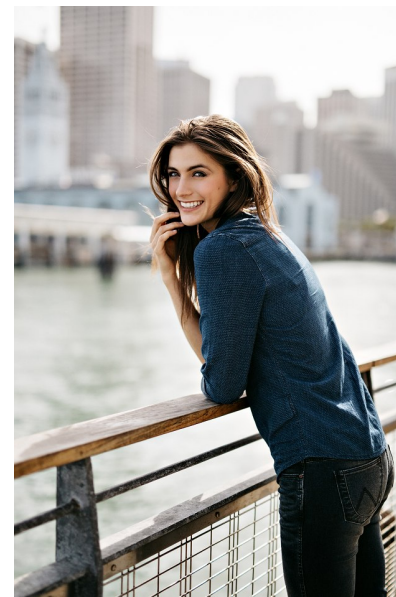

EIMANNE ZEIN

Height 5'8" Bust 32" C Waist 24" Hips 37" Dress 2 US Shoe 8 US
Hair Dark Brown Eyes Green

ROLEMODELS MANAGEMENT

Booking Director | Val Emanuel
val@rolemodelsgmt.com