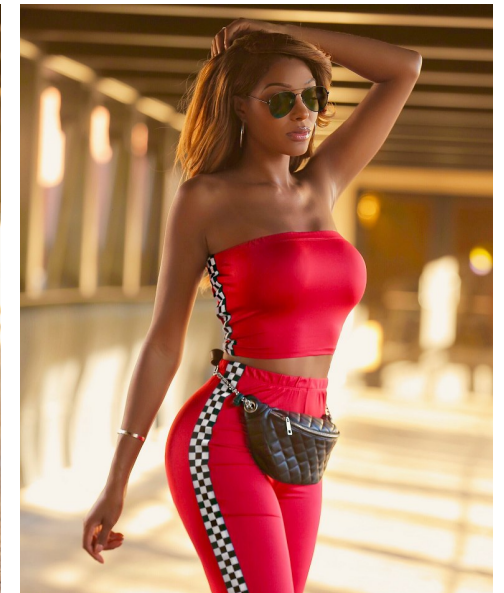

RUNA LUCIENNE

Height 5'10" Bust 34" D Waist 25" Hips 37" Dress 4 US Shoe 9.5 US
Hair Brown Eyes Brown

ROLEMODELS

MANAGEMENT

Booking Director | Val Emanuel
val@rolemodelsmgmt.com