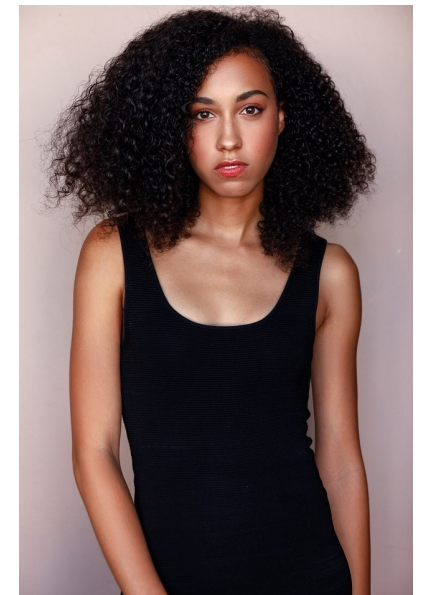

TYLER CHANEL

Height 5'9" Bust 30" A Waist 25" Hips 34" Dress 0-2 US Shoe 10 US
Hair Dark Brown Eyes Brown

ROLEMODELS

MANAGEMENT

Booking Director | Val Emanuel
val@rolemodelsmgmt.com