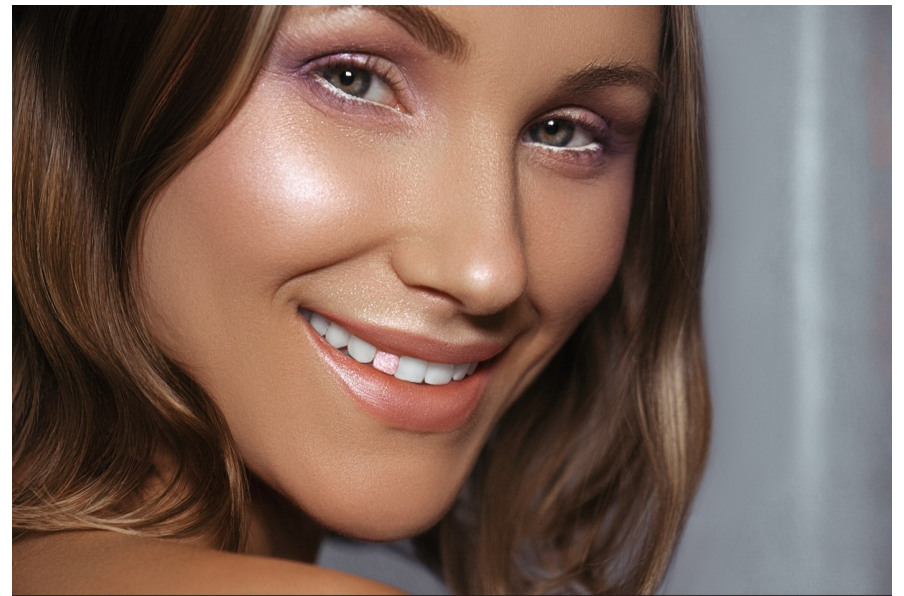

KRISTINA CHERANEVA

Height 5'9" Bust 31.5" B Waist 24.5" Hips 35.5" Dress 2-4 US Shoe 8.5
US Hair Dark Blonde Eyes Green

ROLEMODELS MANAGEMENT

Booking Director | Val Emanuel
val@rolemodelsgmt.com