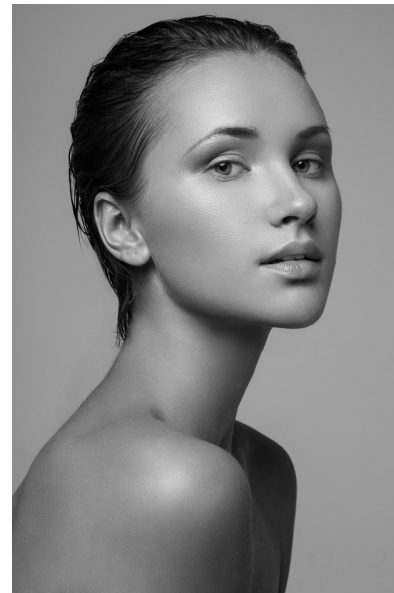

KRISTINA CHERANEVA

Height 5'9" Bust 31.5" B Waist 24.5" Hips 35.5" Dress 2-4 US Shoe 8.5
US Hair Dark Blonde Eyes Green

ROLEMODELS MANAGEMENT

Booking Director | Val Emanuel
val@rolemodelsgmt.com