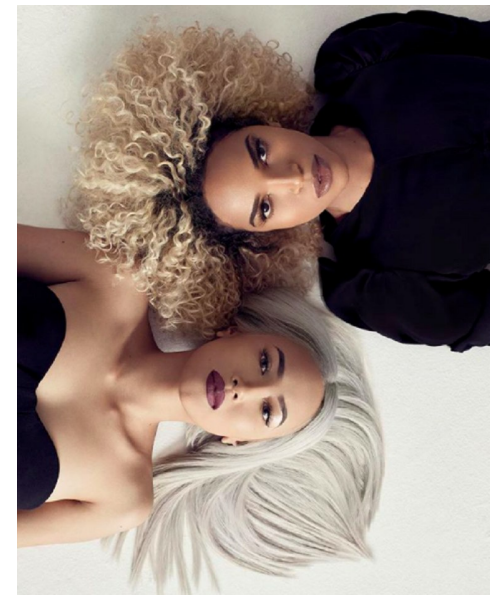

JACKIE ALMEIDA

Height 5'7" Bust 35" C Waist 23.5" Hips 33.5" Dress 2-4 US Shoe 6 US
Hair Brown Eyes Brown

ROLEMODELS

MANAGEMENT

Booking Director | Val Emanuel
val@rolemodelsmgmt.com