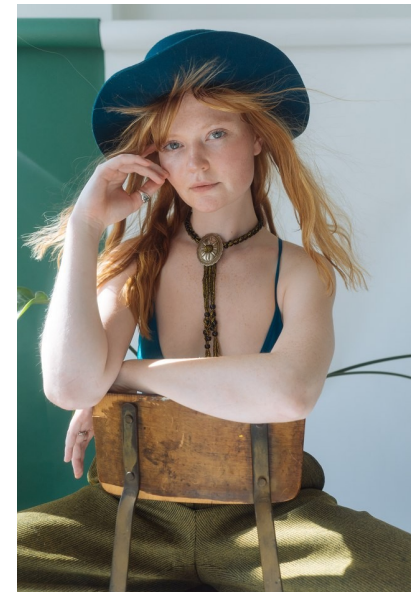

MEGHAN MURTAUGH

Height 5'8" Bust 36" B Waist 25" Hips 36.5" Dress 2 US Shoe 9 US
Hair Strawberry Blonde Eyes Blue

ROLEMODELS

MANAGEMENT

Booking Director | Val Emanuel
val@rolemodelsmgmt.com