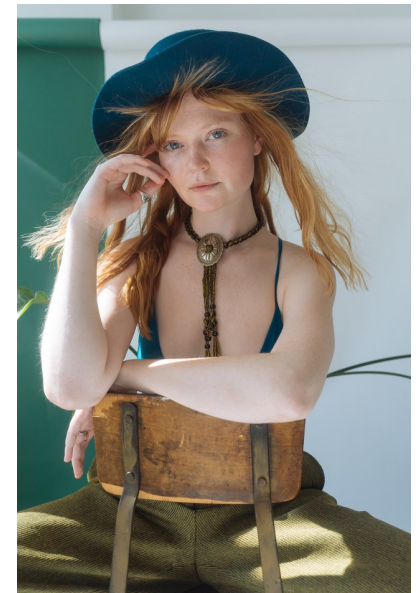

MEGHAN MURTAUGH

Height 5'8" Bust 36" B Waist 25" Hips 36.5" Dress 2 US Shoe 9 US  
Hair Red Eyes Blue