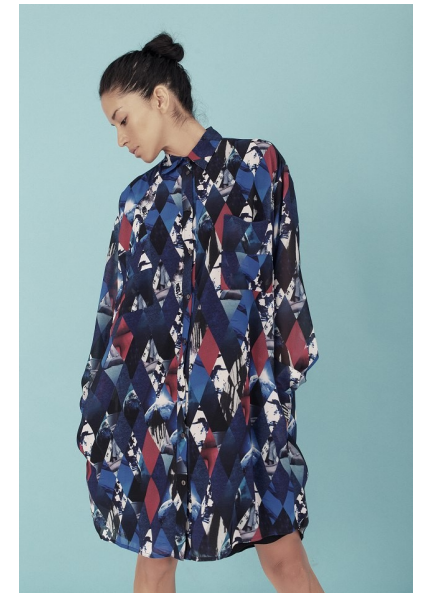

CLAUDIA DAVILA

Height 5'9" Bust 32" B Waist 25" Hips 35" Dress 2-4 US Shoe 8.5 US
Hair Dark Brown Eyes Brown

ROLEMODELS

MANAGEMENT

Booking Director | Val Emanuel
val@rolemodelsmgmt.com