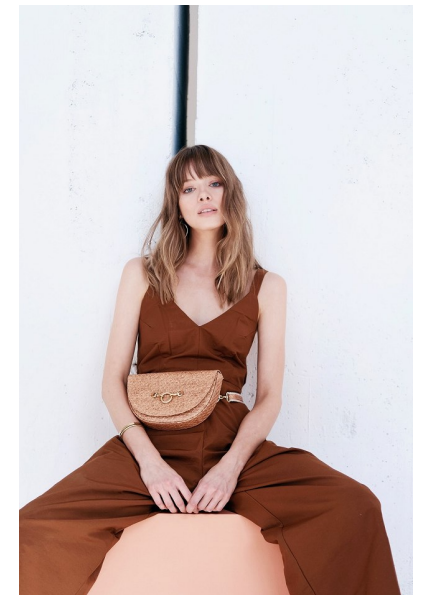

RACHEL FORD

Height 5'9" Bust 32" Waist 24" Hips 34" Dress 0-2 US Shoe 8 US  
Hair Light Brown Eyes Blue