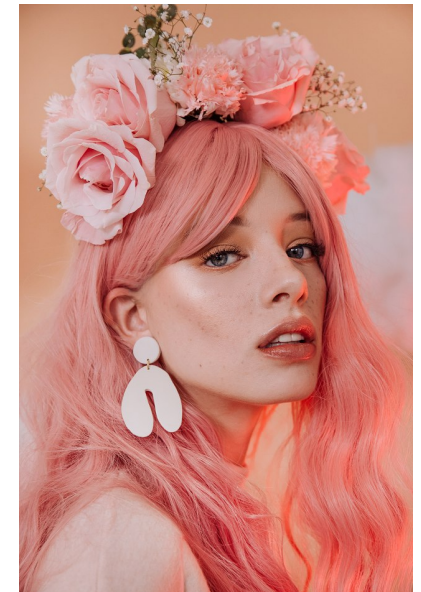

RACHEL FORD

Height 5'9" Bust 32" Waist 24" Hips 34" Dress 0-2 US Shoe 8 US  
Hair Light Brown Eyes Blue