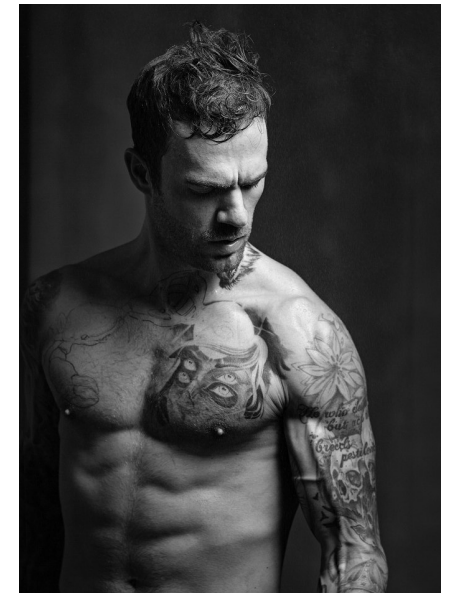

DAVID FORSMAN

Height 6'2" Chest 40" Waist 32" Inseam 32" Collar 16.5" Sleeve 34.5"
Suit 36" Suit Length L Shoe 11 US Hair Blonde Eyes Blue

ROLEMODELS

MANAGEMENT

Booking Director | Val Emanuel
val@rolemodelsmgmt.com