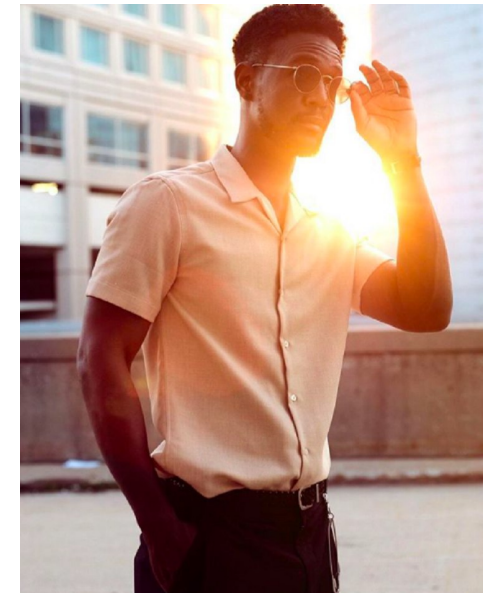

FRANCIS POLO

Height 6'2.5" Chest 38" Waist 32" Inseam 32" Sleeve 35" Suit 38" Suit
Length L Shoe 13 US Hair Black Eyes Brown

ROLEMODELS

MANAGEMENT

Booking Director | Val Emanuel
val@rolemodelsgmt.com