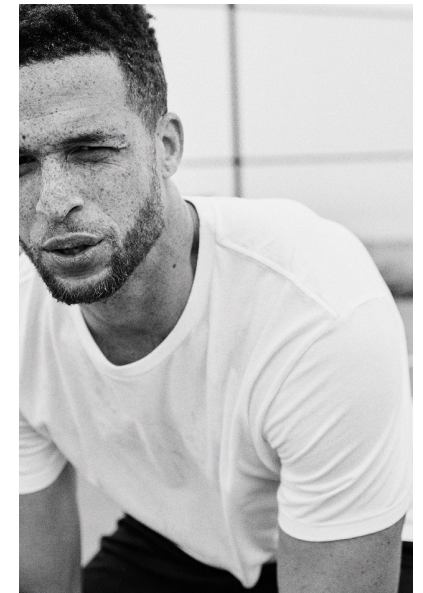

GLEN DANDRIDGE

Height 6'6" Chest 38" Waist 34" Inseam 36" Shoe 13 US Hair Brown  
Eyes Brown