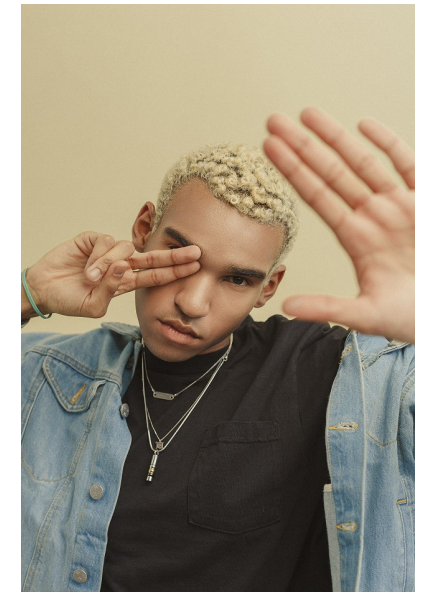

TURNER OUTLAW

Height 6'1" Chest 27.5" Waist 30" Inseam 32" Collar 15" Sleeve 35"
Suit 32" Suit Length R Shoe 10 US Hair Blonde Eyes Brown

ROLEMODELS

MANAGEMENT

Booking Director | Val Emanuel
val@rolemodelsgmt.com