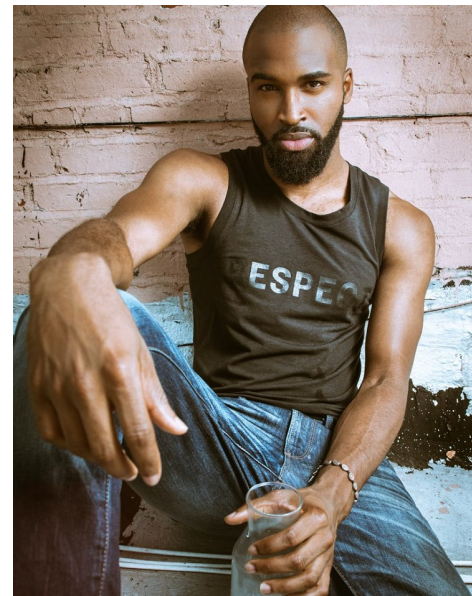

JOEY DAVIS

Height 6'2" Chest 38" Waist 30" Suit Length R Shoe 11 US Hair Brown  
Eyes Brown