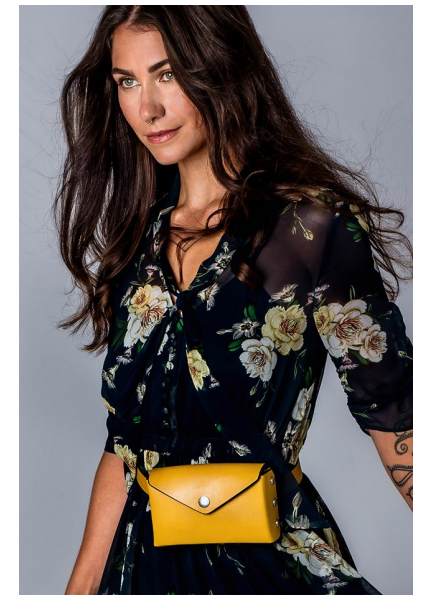

JORDI DOUGHTY

Height 5'8" Bust 33" B Waist 25" Hips 34" Dress 2-4 US Shoe 9 US
Hair Brown Eyes Green

ROLEMODELS

MANAGEMENT

Booking Director | Val Emanuel
val@rolemodelsgmt.com