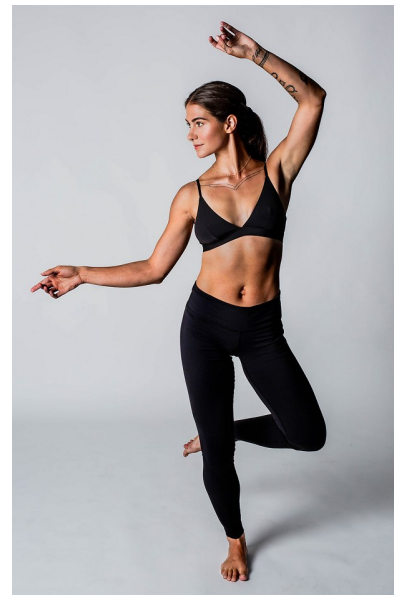

JORDI DOUGHTY

Height 5'8" Bust 33" B Waist 25" Hips 34" Dress 2-4 US Shoe 9 US
Hair Brown Eyes Green

ROLEMODELS

MANAGEMENT

Booking Director | Val Emanuel
val@rolemodelsgmt.com