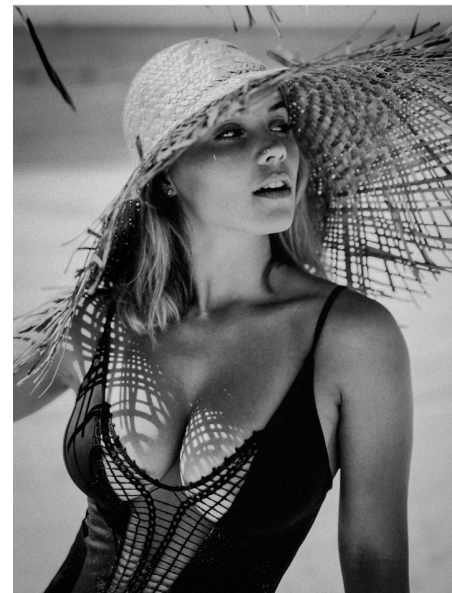

NANETTE NICOLE

Height 5'2" Bust 34" C Waist 26" Hips 36" Dress 2 US Shoe 6.5 US
Hair Blonde Eyes Blue

ROLEMODELS

MANAGEMENT

Booking Director | Val Emanuel
val@rolemodelsgmt.com