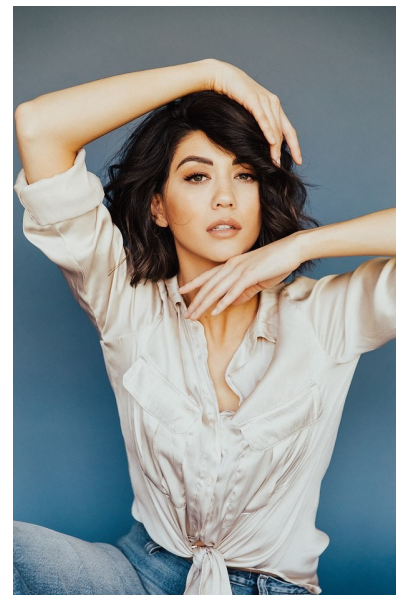

SABRINA WRIGHT

Height 5'7" Bust 32" A/B Waist 24" Hips 34" Dress 2 US Shoe 7 US  
Hair Brown Eyes Hazel