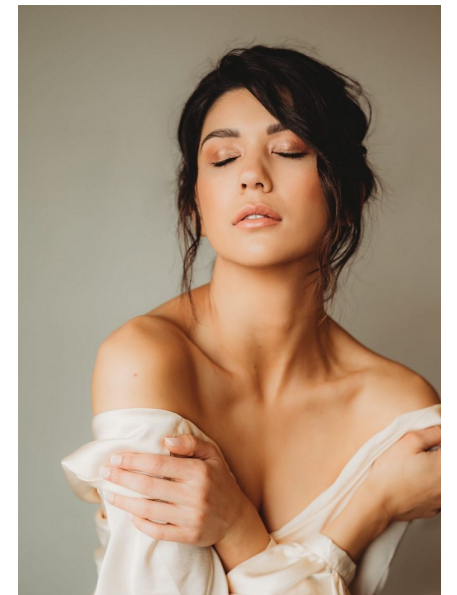

SABRINA WRIGHT

Height 5'7" Bust 32" A/B Waist 24" Hips 34" Dress 2 US Shoe 7 US  
Hair Brown Eyes Hazel