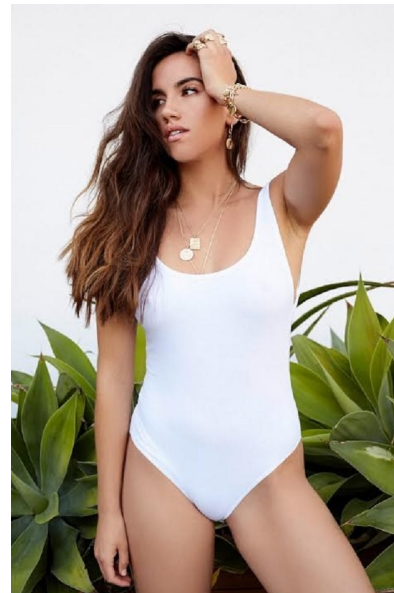

MAYA AVIEZER

Height 5'9" Bust 34.5" B Waist 25" Hips 36" Dress 4 US Shoe 9 US
Hair Brown Eyes Hazel

ROLEMODELS MANAGEMENT

Booking Director | Val Emanuel
val@rolemodelsmgmt.com