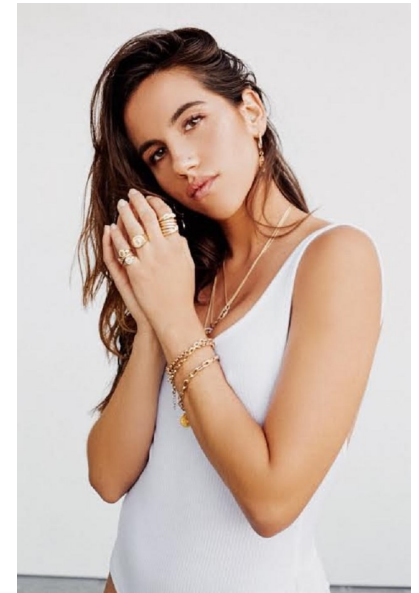

MAYA AVIEZER

Height 5'9" Bust 34.5" B Waist 25" Hips 36" Dress 4 US Shoe 9 US
Hair Brown Eyes Hazel

ROLEMODELS MANAGEMENT

Booking Director | Val Emanuel
val@rolemodelsmgmt.com