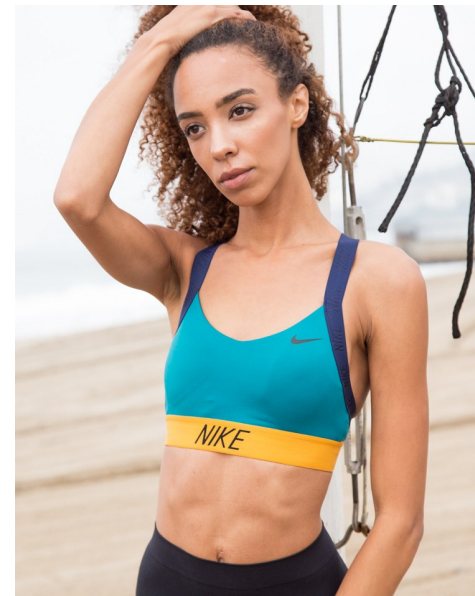

CAYLA SONCRANT

Height 173cm/5'8" Bust 81cm/32" A Waist 61cm/24" Hips 89cm/35"
Dress 30-32 EU/0-2 US/2-4 UK Shoe 38.5 EU/7.5 US/5.5 UK Hair Black
Eyes Brown

ROLEMODELS

MANAGEMENT

Booking Director | Val Emanuel
val@rolemodelsmgmt.com