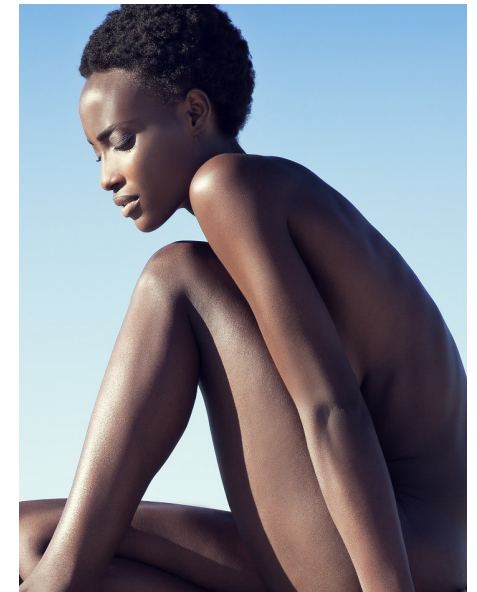

JULIA ESE OTOBO

Height 5'11" Bust 34" C Waist 26" Hips 36" Dress 4-6 US Shoe 10.5 US  
Hair Brown Eyes Brown